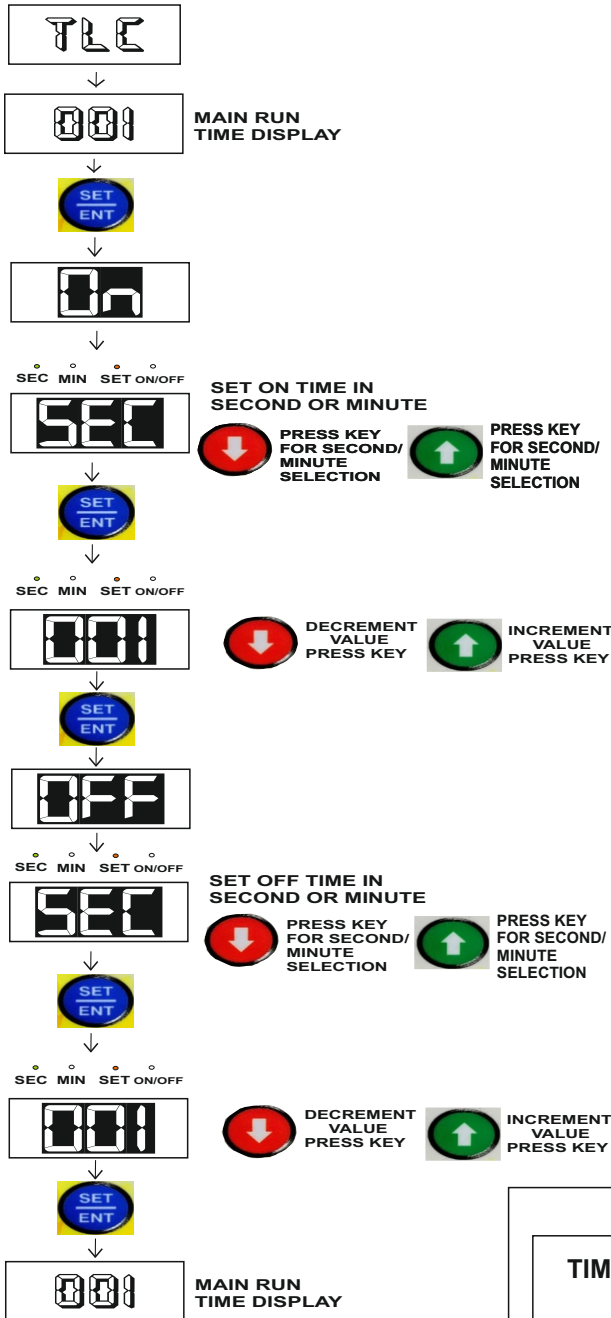

DIGITAL TIMER

DIGITAL TIMER

<p>TIME RANGE</p> <p>SEC : 1 - 999 SECOND MIN : 1 - 999 MINUTE</p>	<p>START KEY</p> <p>START TIMER : PRESS START KEY TO START TIMER NOTE : MAIN DISPLAY, NOT IN SETTING MODE</p>	<p>STOP KEY</p> <p>STOP TIMER : PRESS STOP KEY TO STOP TIMER NOTE : MAIN DISPLAY, NOT IN SETTING MODE</p>
<p>NOTE</p> <p>IF YOU HAVE SET OFF TIME TO 0, IT WILL STOP AFTER ON TIME COMPLETE</p>	<p>SET KEY</p> <p>SETTING : PRESS SET KEY TO SET TIMER PARAMETER NOTE : TIMER IS STOP CONDITION TO ENTER IN SETTING MENU</p>	