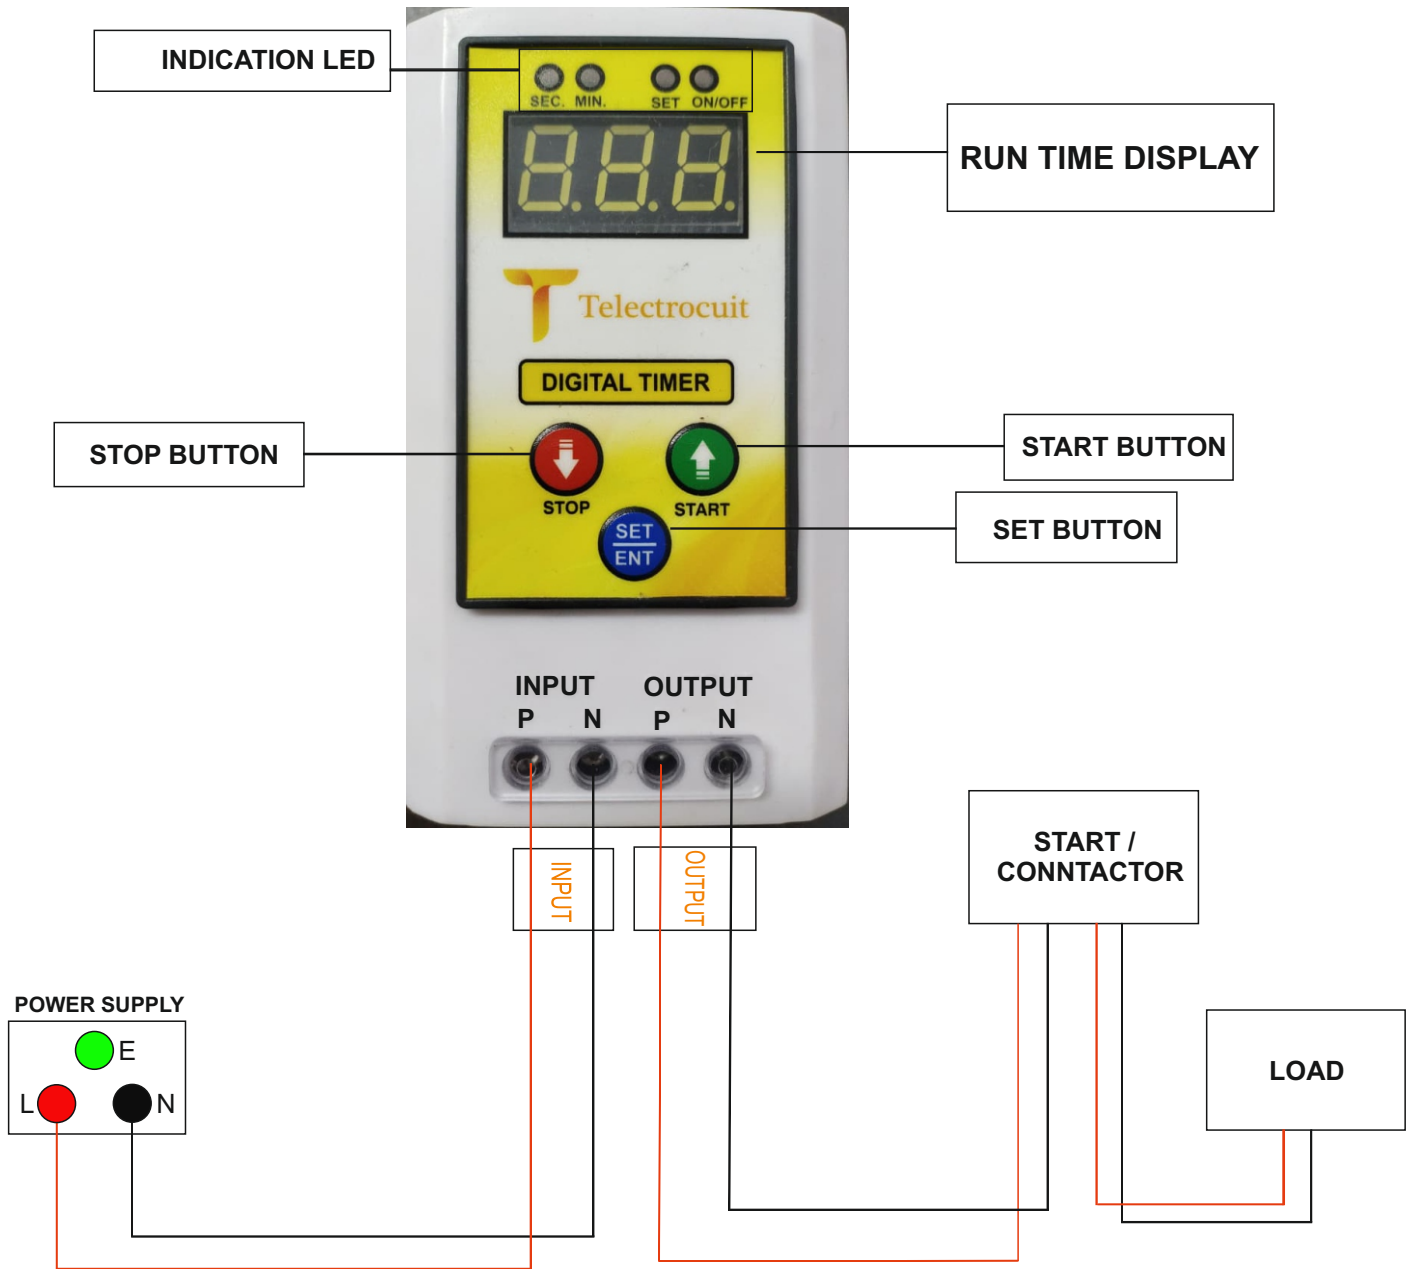

DIGITAL TIMER

DIGITAL TIMER

<p>TIME RANGE</p> <p>SEC : 1 - 999 SECOND MIN : 1 - 999 MINUTE</p>	<p>START KEY</p> <p>START TIMER : PRESS START KEY TO START TIMER NOTE : MAIN DISPLAY, NOT IN SETTING MODE</p>	<p>STOP KEY</p> <p>STOP TIMER : PRESS STOP KEY TO STOP TIMER NOTE : MAIN DISPLAY, NOT IN SETTING MODE</p>
<p>NOTE</p> <p>IF YOU HAVE SET OFF TIME TO 0, IT WILL STOP AFTER ON TIME COMPLETE</p>	<p>SET KEY</p> <p>SETTING : PRESS SET KEY TO SET TIMER PARAMETER NOTE : TIMER IS STOP CONDITION TO ENTER IN SETTING MENU</p>	