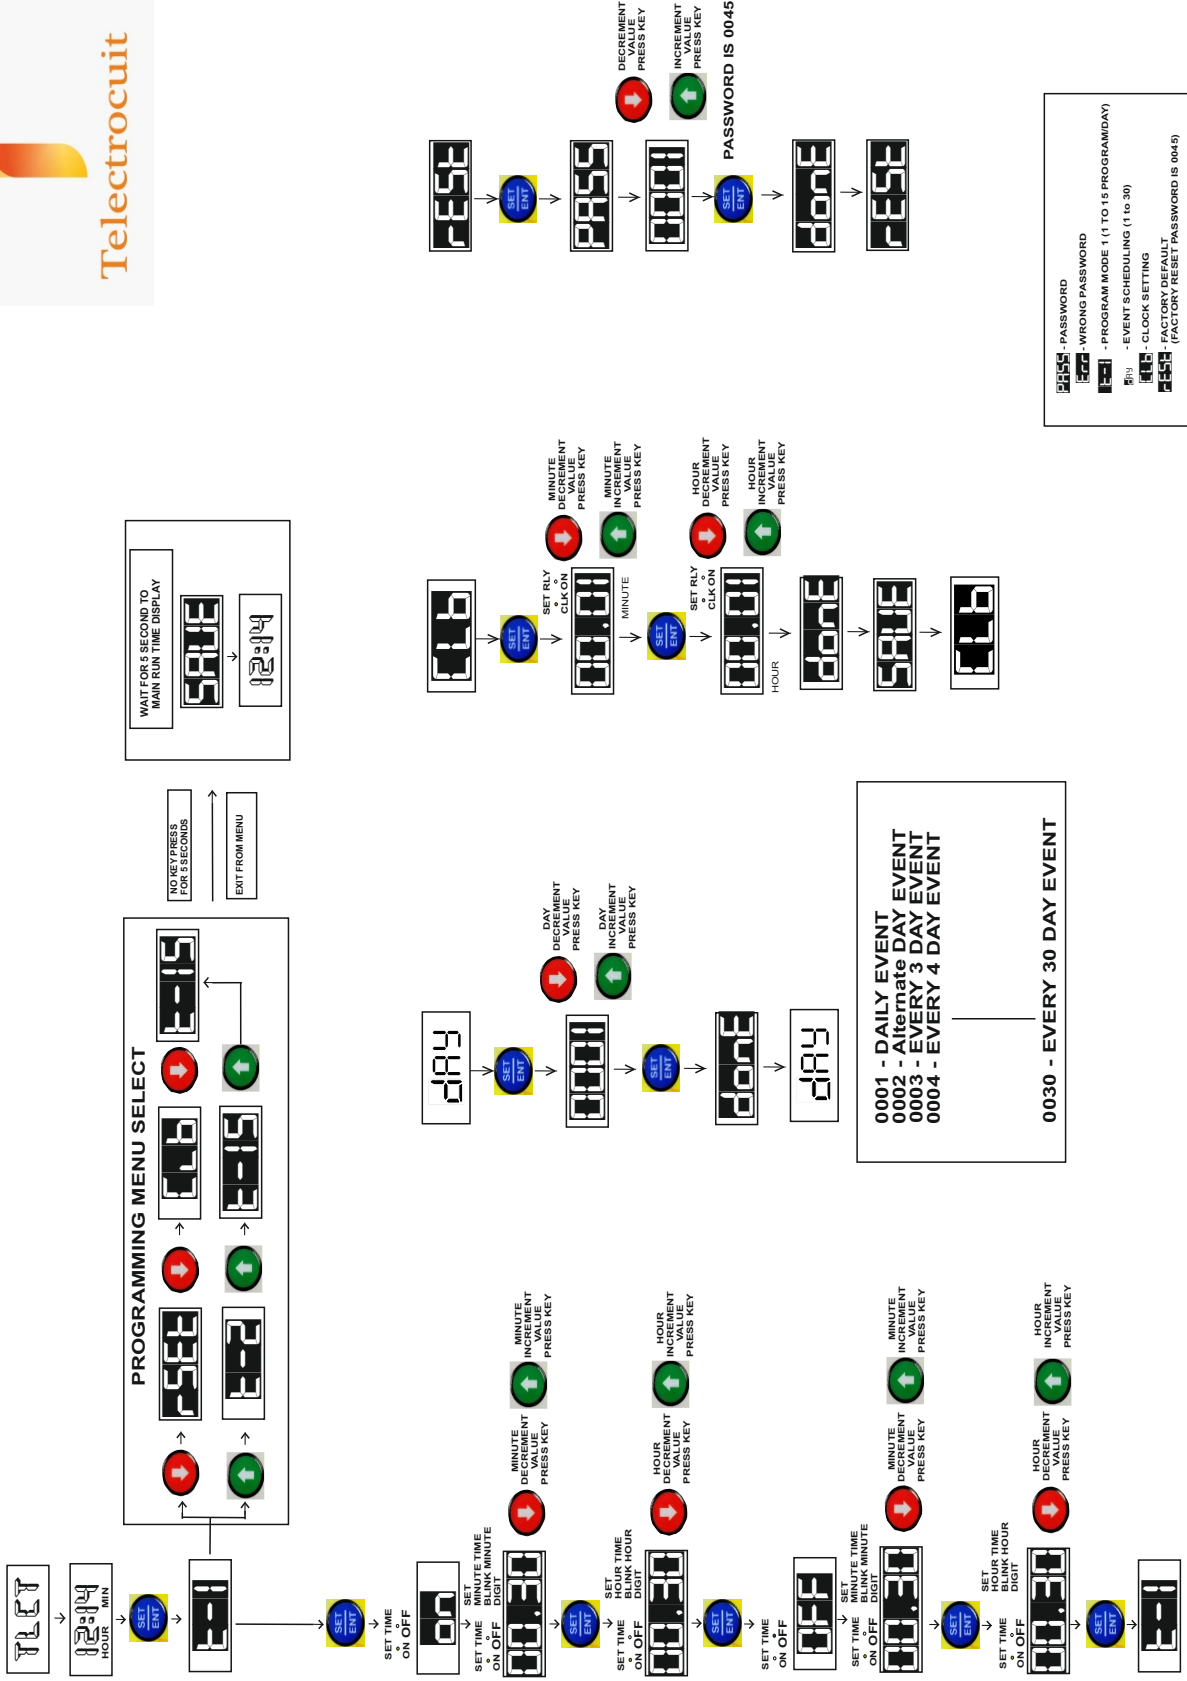

## DIGITAL TIME SWITCH & CLOCK

# DIGITAL TIME SWITCH & CLOCK

Telectrocuit

**PASS** - PASSWORD  
**PASS** - WRONG PASSWORD  
**0000** - PROGRAM MODE 1 (1 TO 15 PROGRAM/DAY)  
**0001** - EVENT SCHEDULING (1 to 30)  
**0002** - CLOCK SETTING  
**0003** - FACTORY DEFAULT  
**0004** - FACTORY RESET PASSWORD IS 0045

TELECTROCUIT