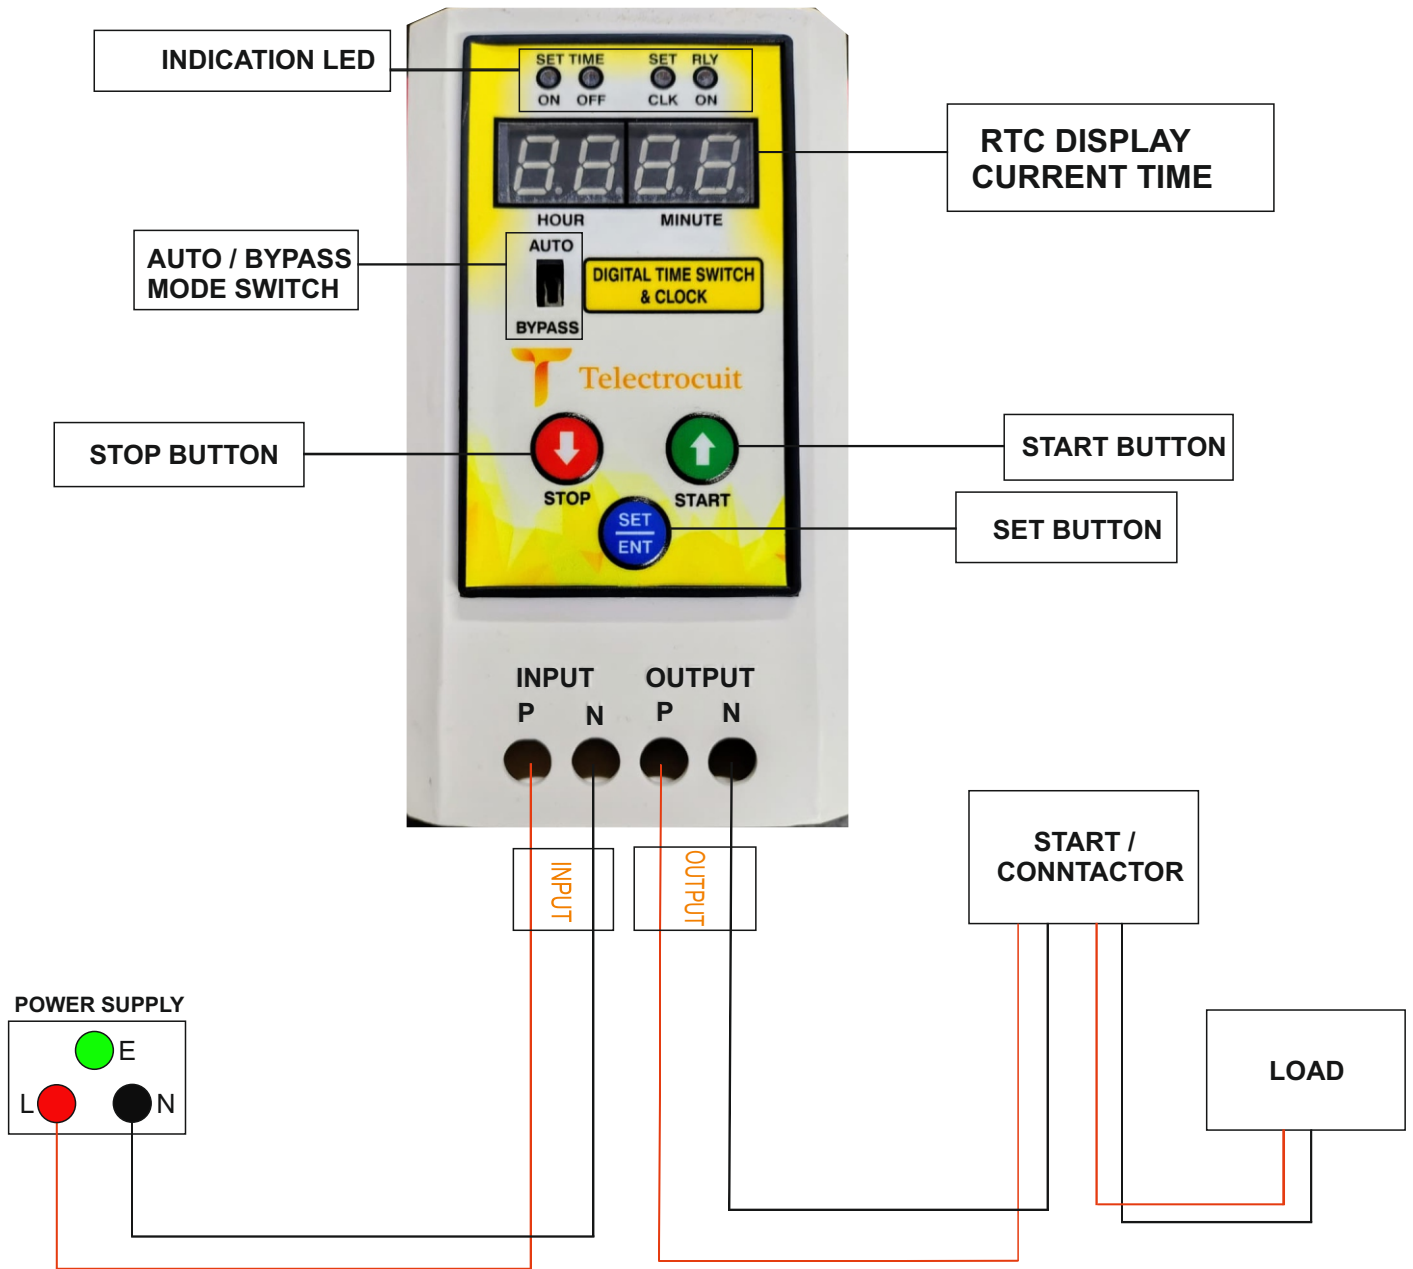

## DIGITAL TIME SWITCH & CLOCK

# DIGITAL TIME SWITCH & CLOCK

Telectrocuit

**PASS** - PASSWORD  
**PASS** - WRONG PASSWORD  
**0000** - PROGRAM MODE 1 (1 TO 15 PROGRAM/DAY)  
**0001** - EVENT SCHEDULING (1 to 30)  
**0002** - CLOCK SETTING  
**0003** - FACTORY DEFAULT  
**0004** - FACTORY RESET PASSWORD IS 0045

TELECTROCUIT